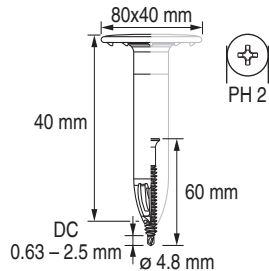

2059133
22.01.2014

S-IDP 4.8S/8040x60

2045824

Rostfrei/Inox/Stainless

2059133